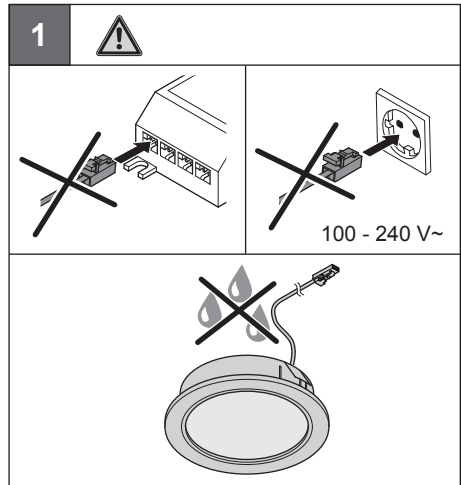

LED 3001

833.75.010
833.75.000

24 V System	K	W	T _A	 mm	 mm	
833.75.000	5000 K	1.7 W	-20 °C – +35 °C	Ø 65.5 x 10.5	≥ Ø 75.5 x 11.5	833.77.900 833.77.901
833.75.010	3200 K		-4 °F – +95 °F			

Maße in mm – Dimensions in mm – Medidas en mm