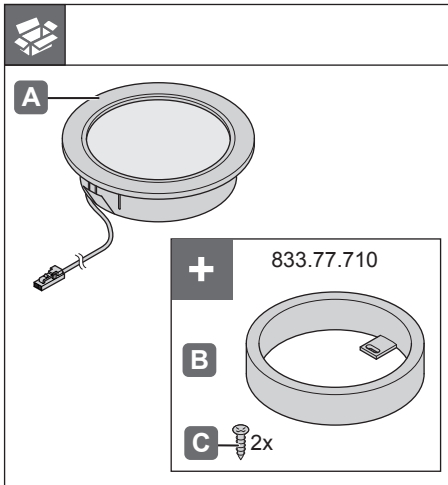

LED 3001

833.75.010
833.75.000

24 V System	K	W	T _A	 mm	 mm	
833.75.000	5000 K	1.7 W	-20 °C – +35 °C	Ø 65.5 x 10.5	≥ Ø 75.5 x 11.5	833.77.900 833.77.901
833.75.010	3200 K		-4 °F – +95 °F			

Maße in mm – Dimensions in mm – Medidas en mm