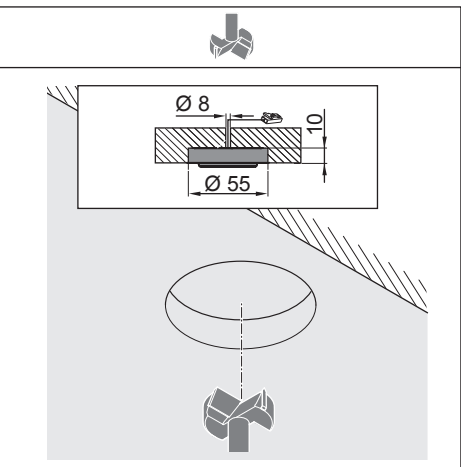

LED 3001

833.75.010
833.75.000

24 V System	K	W	T _A	 mm	 mm	
833.75.000	5000 K	1.7 W	-20 °C – +35 °C	Ø 65.5 x 10.5	≥ Ø 75.5 x 11.5	833.77.900 833.77.901
833.75.010	3200 K		-4 °F – +95 °F			

Maße in mm – Dimensions in mm – Medidas en mm