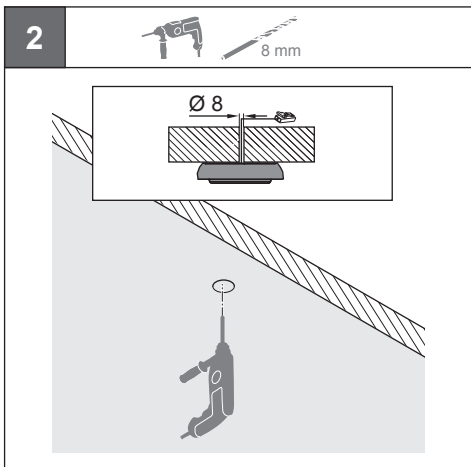

LED 3001

833.75.010
833.75.000

24 V System	K	W	T _A	 mm	 mm	
833.75.000	5000 K	1.7 W	-20 °C – +35 °C	Ø 65.5 x 10.5	≥ Ø 75.5 x 11.5	833.77.900 833.77.901
833.75.010	3200 K		-4 °F – +95 °F			

Maße in mm – Dimensions in mm – Medidas en mm